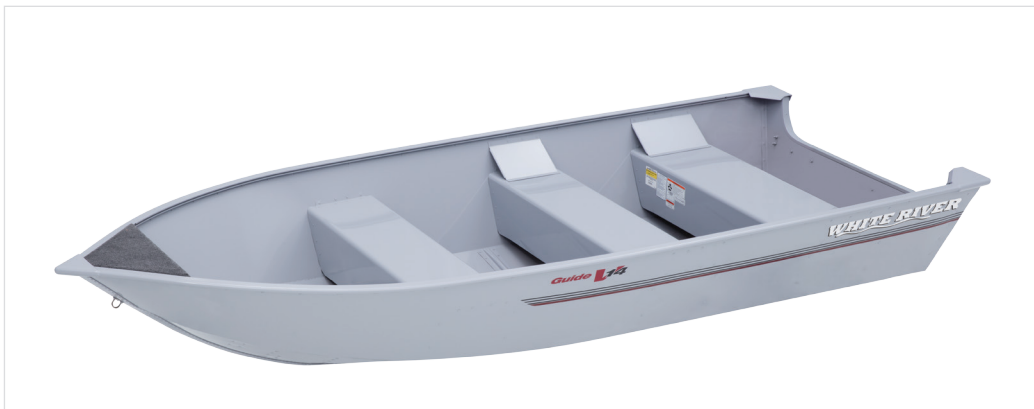

WHITE RIVER

GUIDE 14

\$1,999*

SPECIFICATIONS

Length	14'2"
Beam68"
Bottom width48"
Max. recommended HP (U.S.)	20 HP
Max. recommended HP (Canada)	15 HP
Max. person capacity	4 persons
Max. person weight	470 lbs.
Max. weight capacity	795 lbs.
Interior depth	25.5"
Transom height	16"
Deadrise	5 degrees
Hull material063 5052 marine alloy
Approx. weight	238 lbs.
Approx. package weight	782 lbs.

STANDARD FEATURES

COMFORT, CONVENIENCE & PEACE OF MIND

- 3-year riveted structural limited hull warranty
- NMMA® certified
- Flotation meets or exceeds NMMA® & U.S. Coast Guard requirements

CONSTRUCTION & EXTERIOR

- Starlight Gray Diamond Coat™ finish
- Deep V hull design

- 1-piece welded aluminum hull w/ welded-in aluminum transom
- Riveted-in extruded aluminum transverse ribs for strength & tracking stability
- Corner braces at transom
- Stern lifting handles

INTERIOR

- Fore, center & aft bench seats

OPTIONAL FEATURES

TRAILER

- 14' (4.3m) single-axle, custom-matched trailer \$1,200*

Photographs may be shown with optional equipment and/or aftermarket accessories.