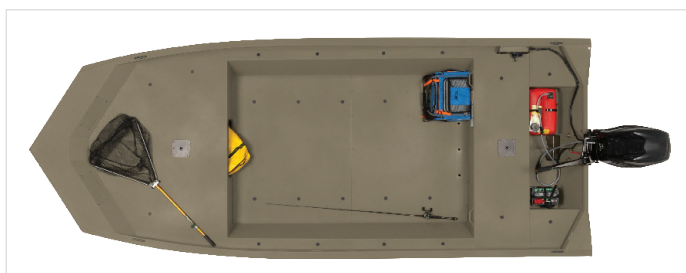

WHITE RIVER

1860 MVX JON \$3,999*

SPECIFICATIONS

Length	18' 1"
Beam84"
Bottom width60"
Max. recommended HP	60 HP
Max. person capacity	8 persons
Max. person weight	1050 lbs.
Max. weight capacity	1550 lbs.
Interior depth	17"
Transom height	22"
Deadrise	7 degrees
Hull material	0.100 5052 marine alloy
Approx. weight	794 lbs.
Approx. package weight	1598 lbs.
Package height	5' 4"

- 100% aluminum, wood-free construction
- Thick .190 aluminum floor for added rigidity & a quieter ride
- 7° deadrise for a smoother, drier ride
- Welded-in, foam-filled interior side walls for quieter ride & structural strength
- Heavy-duty 1-piece, extruded aluminum gunnels for structural strength & rigidity
- Extruded bow chines for stronger hull
- .100 5052 marine grade aluminum hull
- All-aluminum box-beam transom w/ corner braces—welded in to unitize & strengthen the hull

FUNCTIONAL

- VERSATRACK® accessory-mounting channel in gunnels
- Trolling motor mounting surface along bow edge

INTERIOR

- Roomy front deck w/more space for fishing/hunting
- Bow & aft pedestal seat base locations
- Bow storage
- Sure Tread™ non-skid interior
- Grab handles

Photographs may be shown with optional equipment and/or aftermarket accessories.

4 tie-off cleats

Roomy front deck & bow storage

All-aluminum transom

Grab handles

OPTIONAL FEATURES

TRAILER

- 14' (4.27 m) single-axle, custom-matched trailer \$1,495*