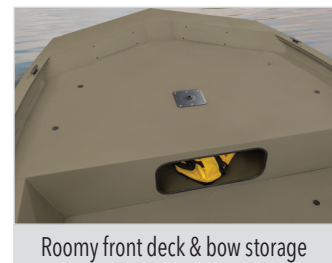

WHITE RIVER

1860 MVX JON $3,999*

SPECIFICATIONS

Length	18' 1"
Beam	.84"
Bottom width	.60"
Max. recommended HP	60 HP
Max. person capacity	8 persons
Max. person weight	1050 lbs.
Max. weight capacity	1550 lbs.
Interior depth	17"
Transom height	22"
Deadrise	7 degrees
Hull material	0.100 5052 marine alloy
Approx. weight	794 lbs.
Approx. package weight	1598 lbs.
Package height	5' 4"

STANDARD FEATURES

COMFORT, CONVENIENCE & PEACE OF MIND

- 5-year hull warranty
- NMMA® certified
- Flotation meets or exceeds NMMA® & U.S. Coast Guard requirements
- Bow & stern eyes
- 4 tie-off cleats

CONSTRUCTION & EXTERIOR

- 100% aluminum, wood-free construction
- Thick .190 aluminum floor for added rigidity & a quieter ride
- 7° deadrise for a smoother, drier ride
- Welded-in, foam-filled interior side walls for quieter ride & structural strength
- Heavy-duty 1-piece, extruded aluminum gunnels for structural strength & rigidity
- Extruded bow chines for stronger hull
- .100 5052 marine grade aluminum hull
- All-aluminum box-beam transom w/ corner braces—welded in to unitize & strengthen the hull

- Welded-in longitudinal stringer system for full-length support of the running surface
- Pressed-in strakes for structural strength & tracking stability
- Industry-exclusive, baked-on powder-coat finish (Forest Green) w/Sure Tread™ for long-lasting durability, color & good looks
- Available in optional Grassland or Woodland camo patterns (at additional cost)

FUNCTIONAL

- VERSATRACK® accessory-mounting channel in gunnels
- Trolling motor mounting surface along bow edge

INTERIOR